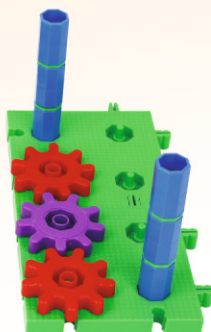

3

4

- 4 x (purple gear)
- 15 x (red gear)
- 4 x (blue gear)
- 4 x (yellow gear)
- 22 x (blue axle)
- 6 x (yellow axle)
- 4 x (red axle)
- 4 x (purple axle)
- 18 x (green bush)
- 12 x (green bush)
- 4 x (green bush)
- 5 x (green plate)

- 4 x (purple gear)
- 14 x (red gear)
- 4 x (blue gear)
- 4 x (yellow gear)
- 31 x (blue axle)
- 14 x (green axle)
- 8 x (green axle)
- 4 x (green plate)

1

2

3

4

5

- PL Łączenia elementów Korbo
- GB Various Korbo connections
- DE Verbindungen für Korbo Elemente
- FR Les jonctions des éléments Korbo
- ES Ejemplos de conectar los elementos Korbo
- NL Verschillende Korbo verbindingen