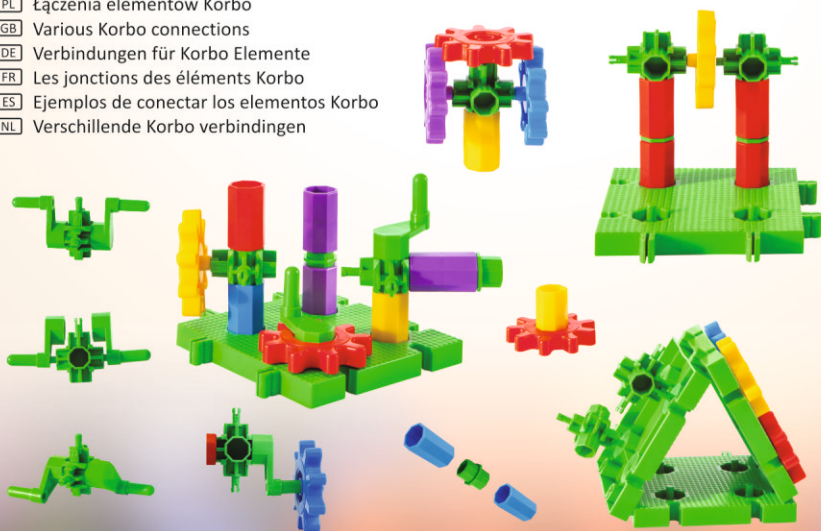

3

4

- 4 x (purple gear)
- 15 x (red gear)
- 4 x (blue gear)
- 4 x (yellow gear)
- 22 x (blue axle)
- 6 x (yellow axle)
- 4 x (red axle)
- 4 x (purple axle)
- 18 x (green bush)
- 12 x (green bush)
- 4 x (green bush)
- 5 x (green plate)

- 4 x (purple gear)
- 14 x (red gear)
- 4 x (blue gear)
- 4 x (yellow gear)
- 31 x (blue axle)
- 14 x (green axle)
- 8 x (green axle)
- 4 x (green plate)

1

2

3

4

5

- PL Łączenia elementów Korbo
- GB Various Korbo connections
- DE Verbindungen für Korbo Elemente
- FR Les jonctions des éléments Korbo
- ES Ejemplos de conectar los elementos Korbo
- NL Verschillende Korbo verbindingen