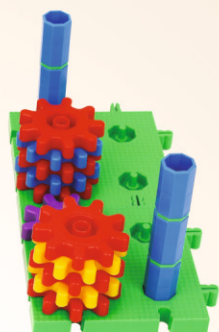

3

4

- 4 x (purple gear)
- 15 x (red gear)
- 4 x (blue gear)
- 4 x (yellow gear)
- 22 x (blue axle)
- 6 x (yellow axle)
- 4 x (red axle)
- 4 x (purple axle)
- 18 x (green bush)
- 12 x (green bush)
- 4 x (green bush)
- 5 x (green plate)

- 4 x (purple gear)
- 14 x (red gear)
- 4 x (blue gear)
- 4 x (yellow gear)
- 31 x (blue axle)
- 14 x (green axle)
- 8 x (green axle)
- 4 x (green plate)

1

2

3

4

5

- PL Łączenia elementów Korbo
- GB Various Korbo connections
- DE Verbindungen für Korbo Elemente
- FR Les jonctions des éléments Korbo
- ES Ejemplos de conectar los elementos Korbo
- NL Verschillende Korbo verbindingen