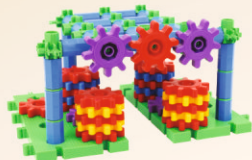

3

4

- 4 x (purple gear)
- 15 x (red gear)
- 4 x (blue gear)
- 4 x (yellow gear)
- 22 x (blue axle)
- 6 x (yellow axle)
- 4 x (red axle)
- 4 x (purple axle)
- 18 x (green bush)
- 12 x (green bush)
- 4 x (green bush)
- 5 x (green plate)

- 4 x (purple gear)
- 14 x (red gear)
- 4 x (blue gear)
- 4 x (yellow gear)
- 31 x (blue axle)
- 14 x (green axle)
- 8 x (green axle)
- 4 x (green plate)

1

2

3

4

5

- PL Łączenia elementów Korbo
- GB Various Korbo connections
- DE Verbindungen für Korbo Elemente
- FR Les jonctions des éléments Korbo
- ES Ejemplos de conectar los elementos Korbo
- NL Verschillende Korbo verbindingen