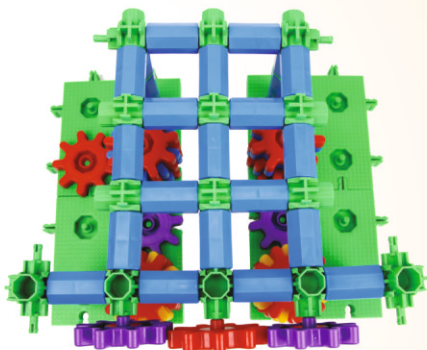

3

4

- 4 x (purple gear)
- 15 x (red gear)
- 4 x (blue gear)
- 4 x (yellow gear)
- 22 x (blue axle)
- 6 x (yellow axle)
- 4 x (red axle)
- 4 x (purple axle)
- 18 x (green bush)
- 12 x (green bush)
- 4 x (green bush)
- 5 x (green plate)

- 4 x (purple gear)
- 14 x (red gear)
- 4 x (blue gear)
- 4 x (yellow gear)
- 31 x (blue axle)
- 14 x (green axle)
- 8 x (green axle)
- 4 x (green plate)

1

2

3

4

5

- PL Łączenia elementów Korbo
- GB Various Korbo connections
- DE Verbindungen für Korbo Elemente
- FR Les jonctions des éléments Korbo
- ES Ejemplos de conectar los elementos Korbo
- NL Verschillende Korbo verbindingen