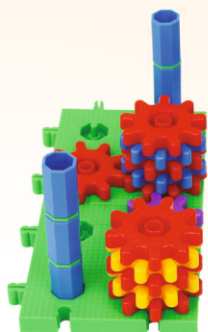

3

4

- 4 x (purple gear)
- 15 x (red gear)
- 4 x (blue gear)
- 4 x (yellow gear)
- 22 x (blue axle)
- 6 x (yellow axle)
- 4 x (red axle)
- 4 x (purple axle)
- 18 x (green bush)
- 12 x (green bush)
- 4 x (green bush)
- 5 x (green plate)

- 4 x (purple gear)
- 14 x (red gear)
- 4 x (blue gear)
- 4 x (yellow gear)
- 31 x (blue axle)
- 14 x (green axle)
- 8 x (green axle)
- 4 x (green plate)

1

2

3

4

5

- PL Łączenia elementów Korbo
- GB Various Korbo connections
- DE Verbindungen für Korbo Elemente
- FR Les jonctions des éléments Korbo
- ES Ejemplos de conectar los elementos Korbo
- NL Verschillende Korbo verbindingen