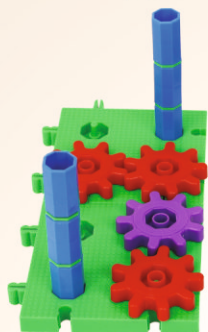

3

4

- 4 x (purple gear)
- 15 x (red gear)
- 4 x (blue gear)
- 4 x (yellow gear)
- 22 x (blue axle)
- 6 x (yellow axle)
- 4 x (red axle)
- 4 x (purple axle)
- 18 x (green bush)
- 12 x (green bush)
- 4 x (green bush)
- 5 x (green plate)

- 4 x (purple gear)
- 14 x (red gear)
- 4 x (blue gear)
- 4 x (yellow gear)
- 31 x (blue axle)
- 14 x (green axle)
- 8 x (green axle)
- 4 x (green plate)

1

2

3

4

5

- PL Łączenia elementów Korbo
- GB Various Korbo connections
- DE Verbindungen für Korbo Elemente
- FR Les jonctions des éléments Korbo
- ES Ejemplos de conectar los elementos Korbo
- NL Verschillende Korbo verbindingen