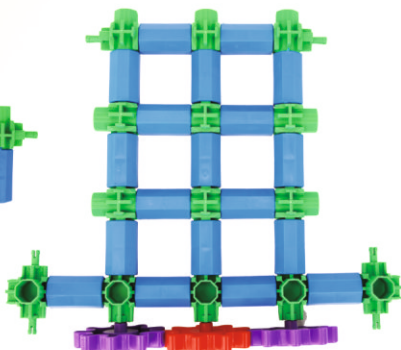

3

4

- 4 x (purple gear)
- 15 x (red gear)
- 4 x (blue gear)
- 4 x (yellow gear)
- 22 x (blue axle)
- 6 x (yellow axle)
- 4 x (red axle)
- 4 x (purple axle)
- 18 x (green bush)
- 12 x (green bush)
- 4 x (green bush)
- 5 x (green plate)

- 4 x (purple gear)
- 14 x (red gear)
- 4 x (blue gear)
- 4 x (yellow gear)
- 31 x (blue axle)
- 14 x (green axle)
- 8 x (green axle)
- 4 x (green plate)

1

2

3

4

5

- PL Łączenia elementów Korbo
- GB Various Korbo connections
- DE Verbindungen für Korbo Elemente
- FR Les jonctions des éléments Korbo
- ES Ejemplos de conectar los elementos Korbo
- NL Verschillende Korbo verbindingen